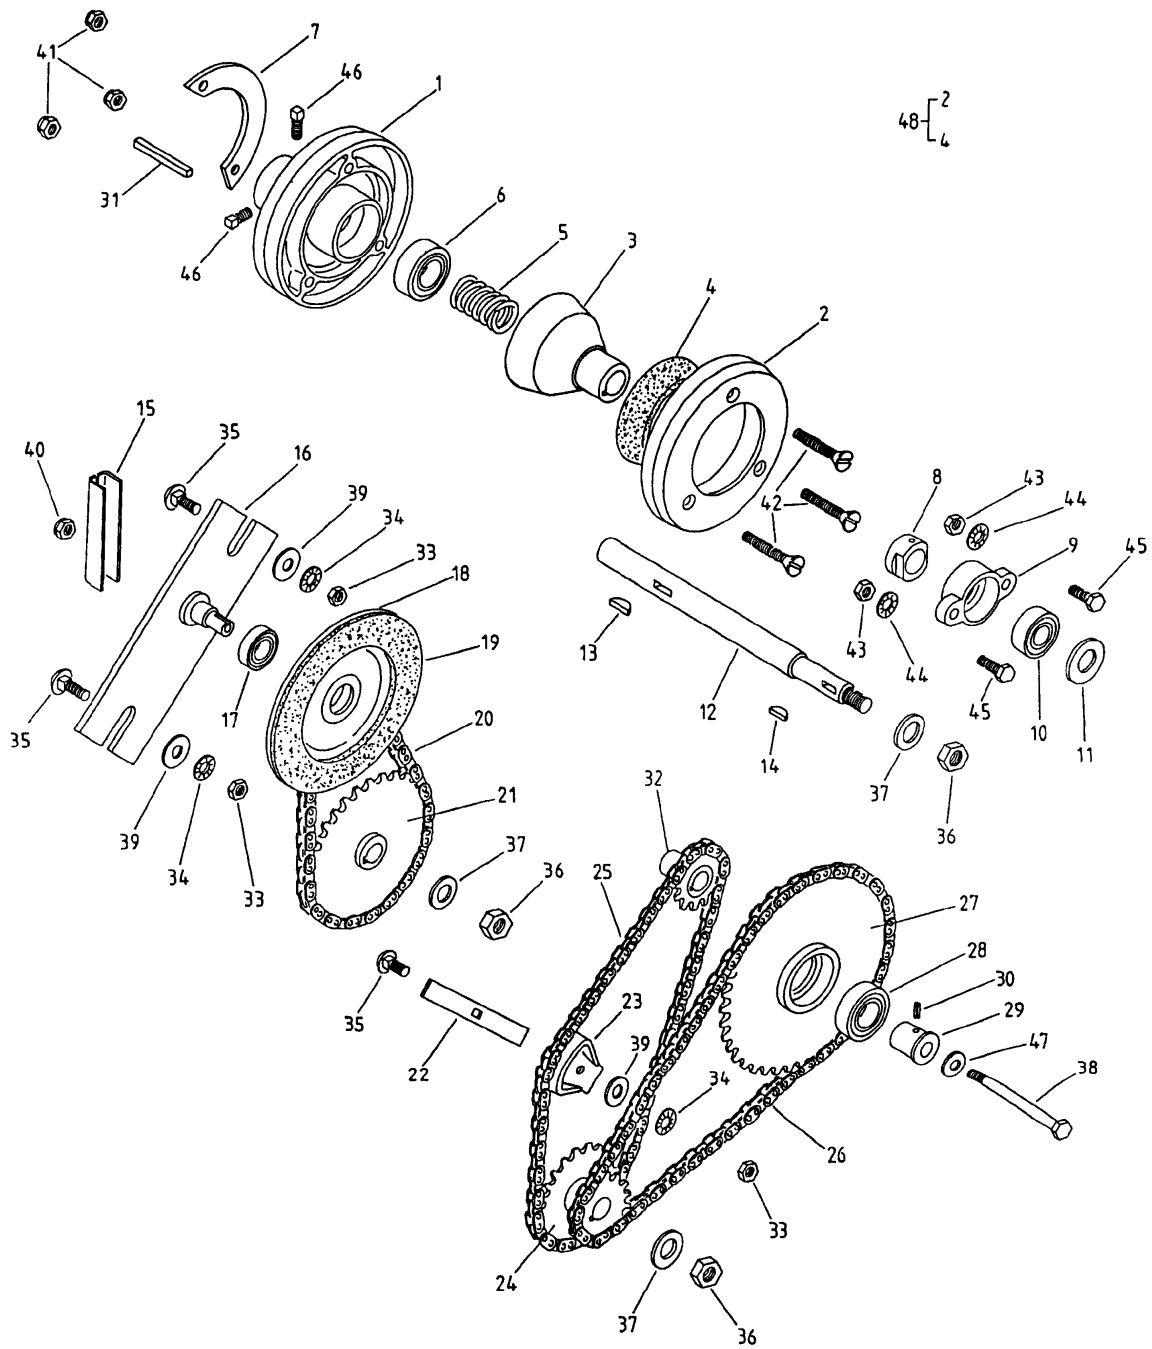

Ref #	Part Number	Qty.	Description
1	455531		CLUTCH BODY-3/4" DIA.
1	453835		CLUTCH BODY-5/8" DIA.
2	453851		CLUTCH OUTER CONE
3	453878		CLUTCH INNER CONE
4	453860		OUTER CONE LINING
5	453886		CLUTCH SPRING
6	3534016		THRUST RACE
7	A20016		COUNTER WEIGHT
8	333112		THRUST PAD
9	451645		BEARING HOUSING
10	1122225		BEARING
11	451602		BEARING SHIELD
12	454512		ENGINE SHAFT
13	A05086		WOODRUFF KEY
14	A02051		WOODRUFF KEY
15	453560		OPERATING LEVER
16	451215		INTER ADJUSTMENT BRACKET ASSEMBLY
17	A09871		BEARING (8516) - X
18	454643		SMALL INTER SPROCKET ASSEMBLY
19	333032		LINING
20	2981385		ROLLER CHAIN PULLEY
21	451207		DRUM SPROCKET
22	455750		CHAIN ADJ. SHIELD
23	455769		CHAIN ADJ. SLIDE
24	451485		CUTTER SPROCKET
25	2984806		ROLLER CHAIN-ENGINE TO CUTTER
26	2981590		ROLLER CHAIN-INTERMEDIATE
27	454774		LARGE INTER SPROCKET ASSEMBLY
28	1122422		LARGE INTER SPROCKET BEARING
29	454803		OPERATING SLEEVE CLUTCH
30	1811274		ROLL PIN
31	453843		CLUTCH BODY KEY
32	453990		MOTOR SPROCKET-12 TOOTH
33	A02004		NUT - 5/16" UNC. HEX.
34	A02031		WASHER - 5/16" SHAKEPROOF
35	A02231		BOLT - 5/16" X 3/4" UNC. CUPHEAD
36	2441244		NUT-1/4" UNF. HEX
37	A02063		USE A02063K
38	1215863		CLUTCH OPERATING BOLT
39	A02012		WASHER-5/16" X 7/8" X 18G. FLAT
40	A02045		USE A02045K
41	A02235		NYLOC NUT-1/4" UNC.
42	2074302		SCREW-1/4" X 1-3/4" CSK. M/T
43	232116		NUT-1/4" UNF. HEX.
44	A02044		USE A02044K
45	318228		SETSCREW-1/4" X 3/4" UNF. HT
46	A02082		USE A02082K
47	143503		WASHER
48	451311		CLUTCH OUTER CONE ASSEMBLY