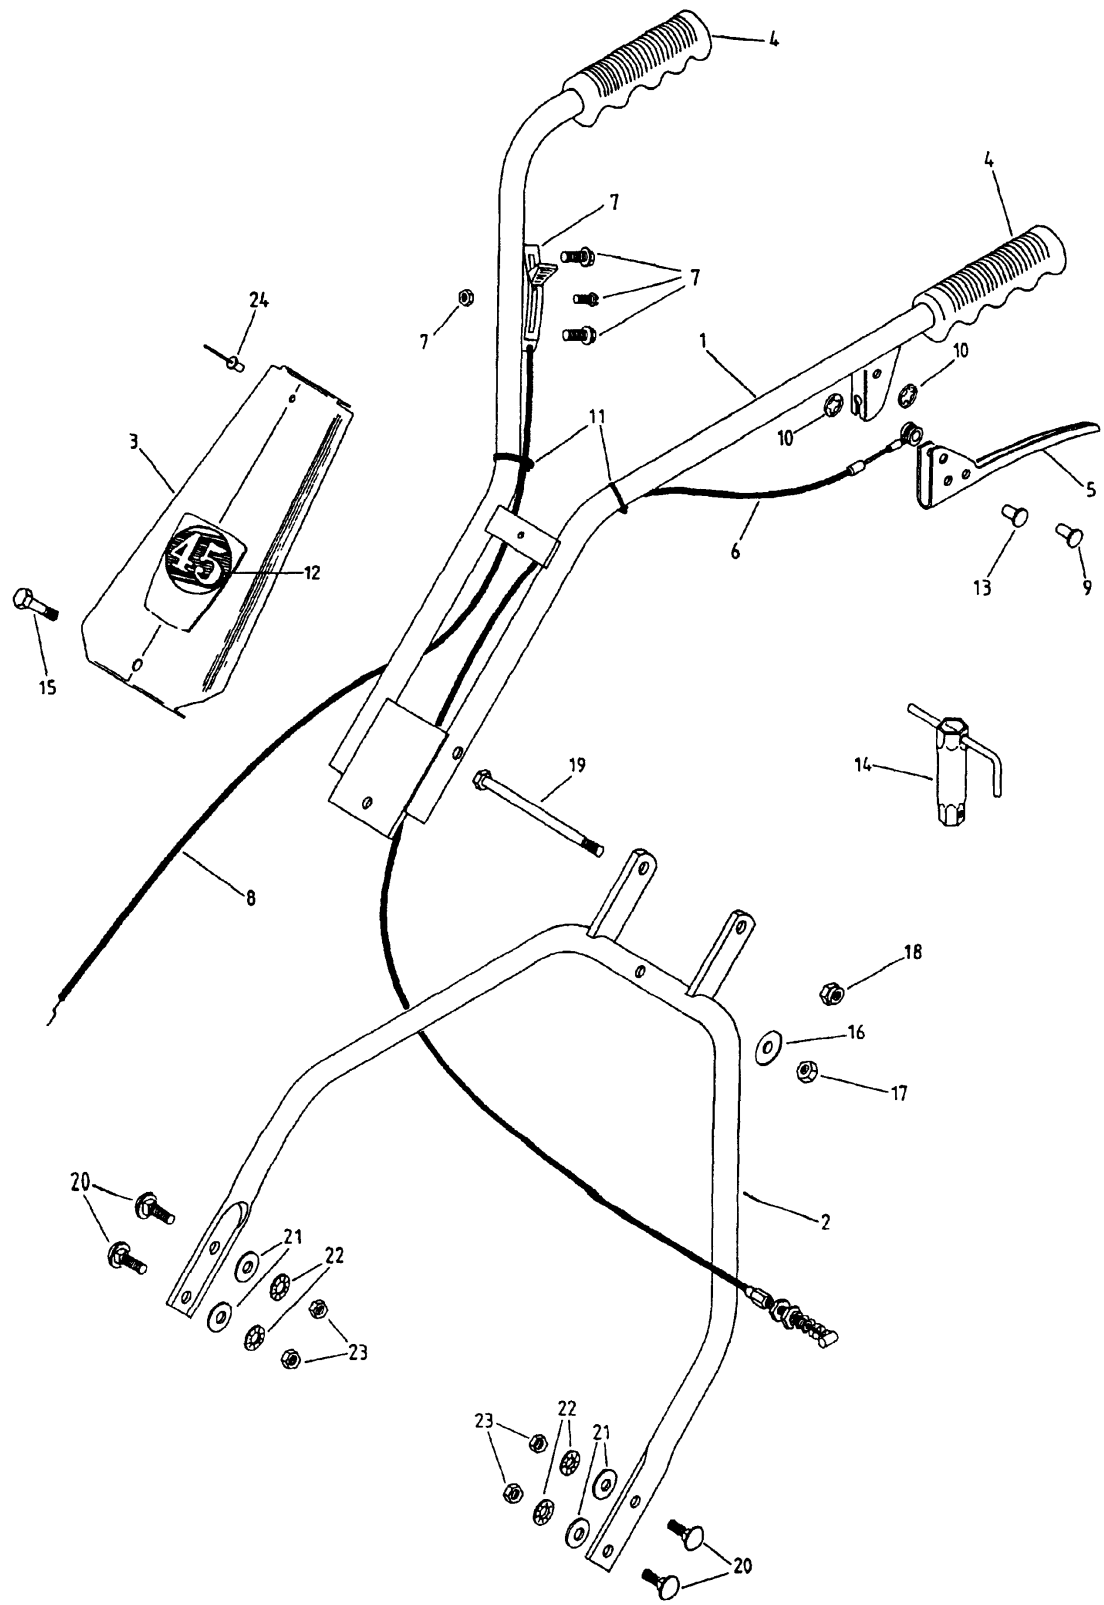

Ref #	Part Number	Qty.	Description
1	455531		CLUTCH BODY-3/4" DIA.
1	453835		CLUTCH BODY-5/8" DIA.
2	453851		CLUTCH OUTER CONE
3	453878		CLUTCH INNER CONE
4	453860		OUTER CONE LINING
5	453886		CLUTCH SPRING
6	3534016		THRUST RACE
7	A20016		COUNTER WEIGHT
8	333112		THRUST PAD
9	451645		BEARING HOUSING
10	1122225		BEARING
11	451602		BEARING SHIELD
12	454512		ENGINE SHAFT
13	A05086		WOODRUFF KEY
14	A02051		WOODRUFF KEY
15	453560		OPERATING LEVER
16	451215		INTER ADJUSTMENT BRACKET ASSEMBLY
17	A09871		BEARING (8516) - X
18	454643		SMALL INTER SPROCKET ASSEMBLY
19	333032		LINING
20	2981385		ROLLER CHAIN PULLEY
21	451207		DRUM SPROCKET
22	455750		CHAIN ADJ. SHIELD
23	455769		CHAIN ADJ. SLIDE
24	451485		CUTTER SPROCKET
25	2984806		ROLLER CHAIN-ENGINE TO CUTTER
26	2981590		ROLLER CHAIN-INTERMEDIATE
27	454774		LARGE INTER SPROCKET ASSEMBLY
28	1122422		LARGE INTER SPROCKET BEARING
29	454803		OPERATING SLEEVE CLUTCH
30	1811274		ROLL PIN
31	453843		CLUTCH BODY KEY
32	453990		MOTOR SPROCKET-12 TOOTH
33	A02004		NUT - 5/16" UNC. HEX.
34	A02031		WASHER - 5/16" SHAKEPROOF
35	A02231		BOLT - 5/16" X 3/4" UNC. CUPHEAD
36	2441244		NUT-1/4" UNF. HEX
37	A02063		USE A02063K
38	1215863		CLUTCH OPERATING BOLT
39	A02012		WASHER-5/16" X 7/8" X 18G. FLAT
40	A02045		USE A02045K
41	A02235		NYLOC NUT-1/4" UNC.
42	2074302		SCREW-1/4" X 1-3/4" CSK. M/T
43	232116		NUT-1/4" UNF. HEX.
44	A02044		USE A02044K
45	318228		SETSCREW-1/4" X 3/4" UNF. HT
46	A02082		USE A02082K
47	143503		WASHER
48	451311		CLUTCH OUTER CONE ASSEMBLY