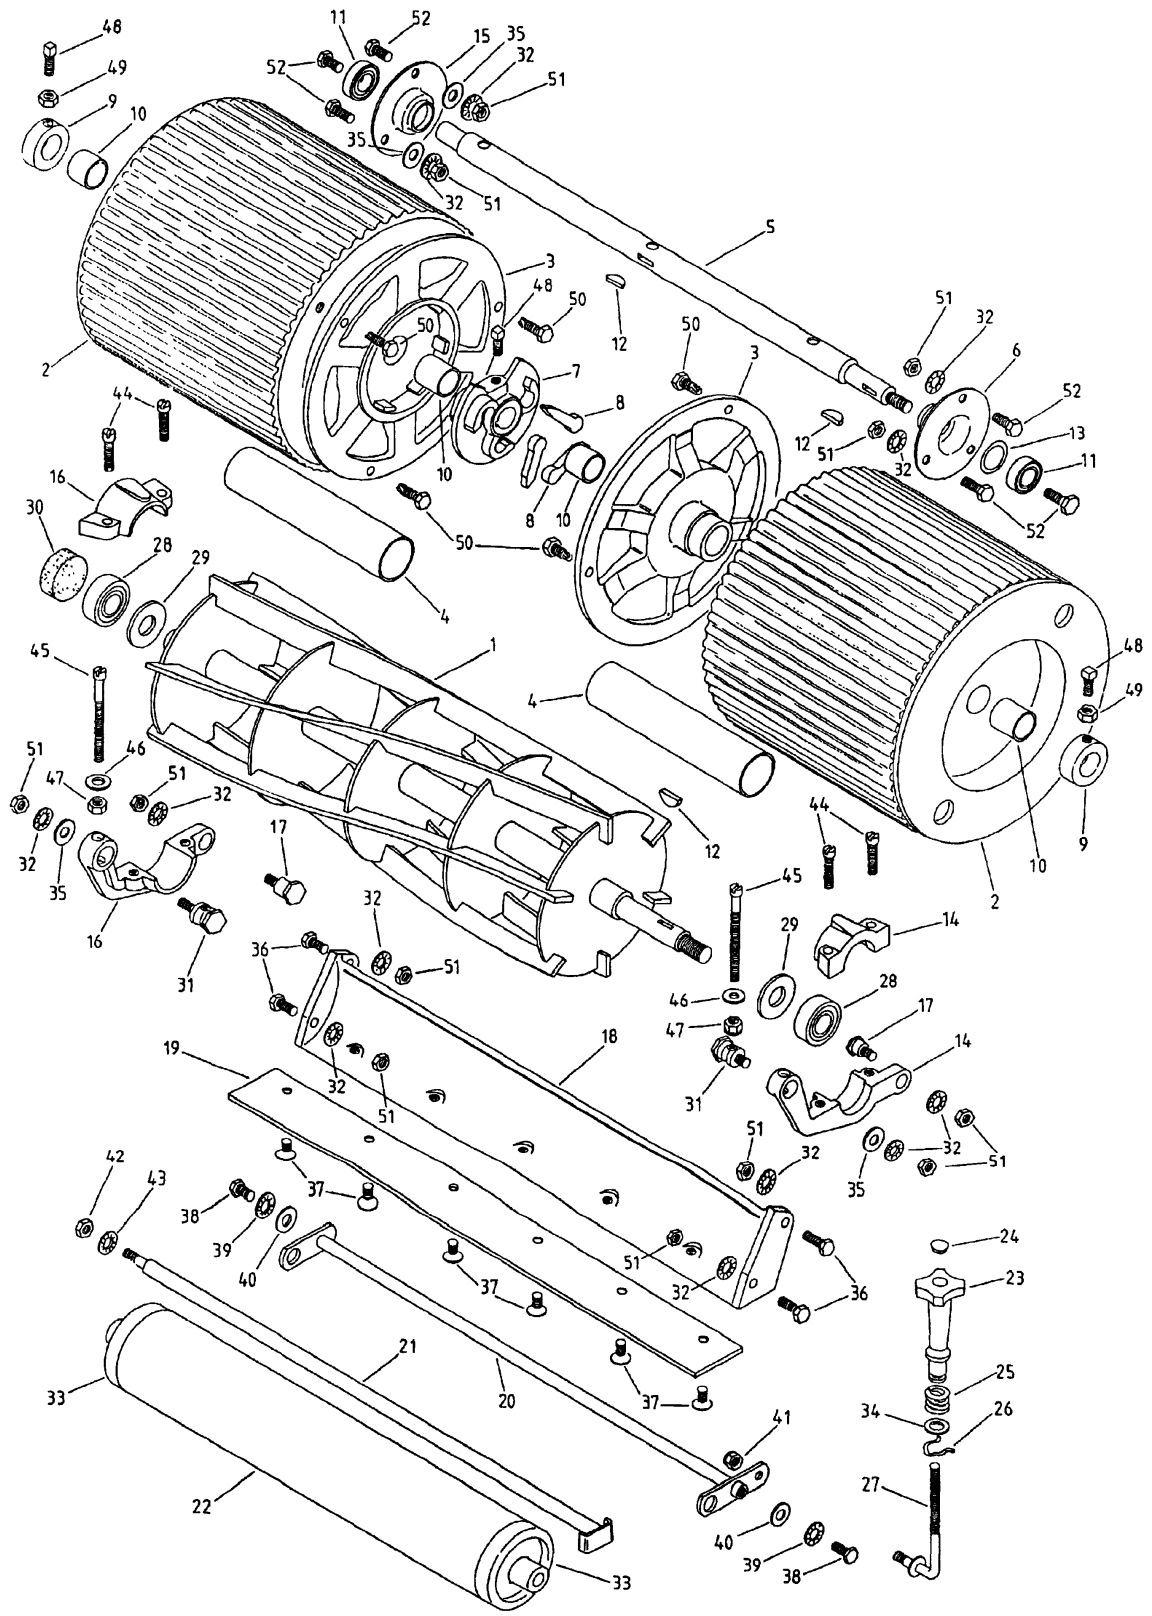

Ref #	Part Number	Qty.	Description
1	451581		CUTTER ASSEMBLY
2	451530		OUTER DRUM-BUSHED
3	454109		RATCHET BOX-BUSHED
4	591699		DRUM SHAFT DIRT SLEEVE
5	454424		DRUM SHAFT
6	453448		DRUM BEARING HOUSING - LH
7	454133		PAWL HOLDER
8	333024		PAWL
9	333120		DRUM SHAFT COLLAR
10	3111119		DRUM BUSH
11	1129017		DRUM BEARING
12	A02051		WOODRUFF KEY
13	453464		SPACER RING
14	451426		CUTTER BEARING HOUSING - LH
15	453456		DRUM BEARING HOUSING - RH
16	451450		CUTTER BEARING HOUSING - RH
17	453261		PIVOT BOLT
18	454379		SOLE PLATE
19	391700		BOTTOM PLATE
20	455929		FRONT ROLLER ADJ. BRACKET ASSEMBLY
21	454301		FRONT ROLLER SHAFT ASSEMBLY
22	454299		FRONT ROLLER TUBE
23	454694		HAND NUT
24	3521020		HAND NUT PLUG
25	454707		SPRING
26	454723		CIRCLIP
27	454678		FRONT ROLLER ADJ. SCREW ASSEMBLY
28	1128382		CUTTER BEARING
29	451477		CUTTER BEARING SHIELD
30	451653		BEARING SEAL-RH
31	456593K		CLAMP BOLT KIT (CONSLOTS KEYS 31-45-49)
32	A02031		WASHER - 5/16" SHAKEPROOF
33	455865		ROLLER END
34	454715		RETAINING WASHER
35	A02030		WASHER-5/16" X 5/8" FLAT
36	1212769		BOLT-5/16" X 1" UNF. HT.
37	2071924		SCREW-5/16" X 1/2" CSK. M/T
38	A02077		USE A02077K
39	A02044		USE A02044K
40	A02209		WASHER-1/4" X 5/8" X 18G. FLAT
41	A02220		USE A02220K
42	A02060		USE A02060K
43	A02034		WASHER - 3/8" SHAKEPROOF
44	2063261		SCREW-1/4" X 1-1/4" CHEESE HEAD M/T
45	456606		CUTTER BEARING ADJ. SCREW
46	A02209		WASHER-1/4" X 5/8" X 18G. FLAT
47	A02045		USE A02045K
48	A02082		USE A02082K
49	A02004		NUT - 5/16" UNC. HEX.
50	A351102		USE A351102K
51	2321182		NUT-5/16" UNF. HEX
52	3182102		SETSCREW-5/16" X 5/8" UNF. HT